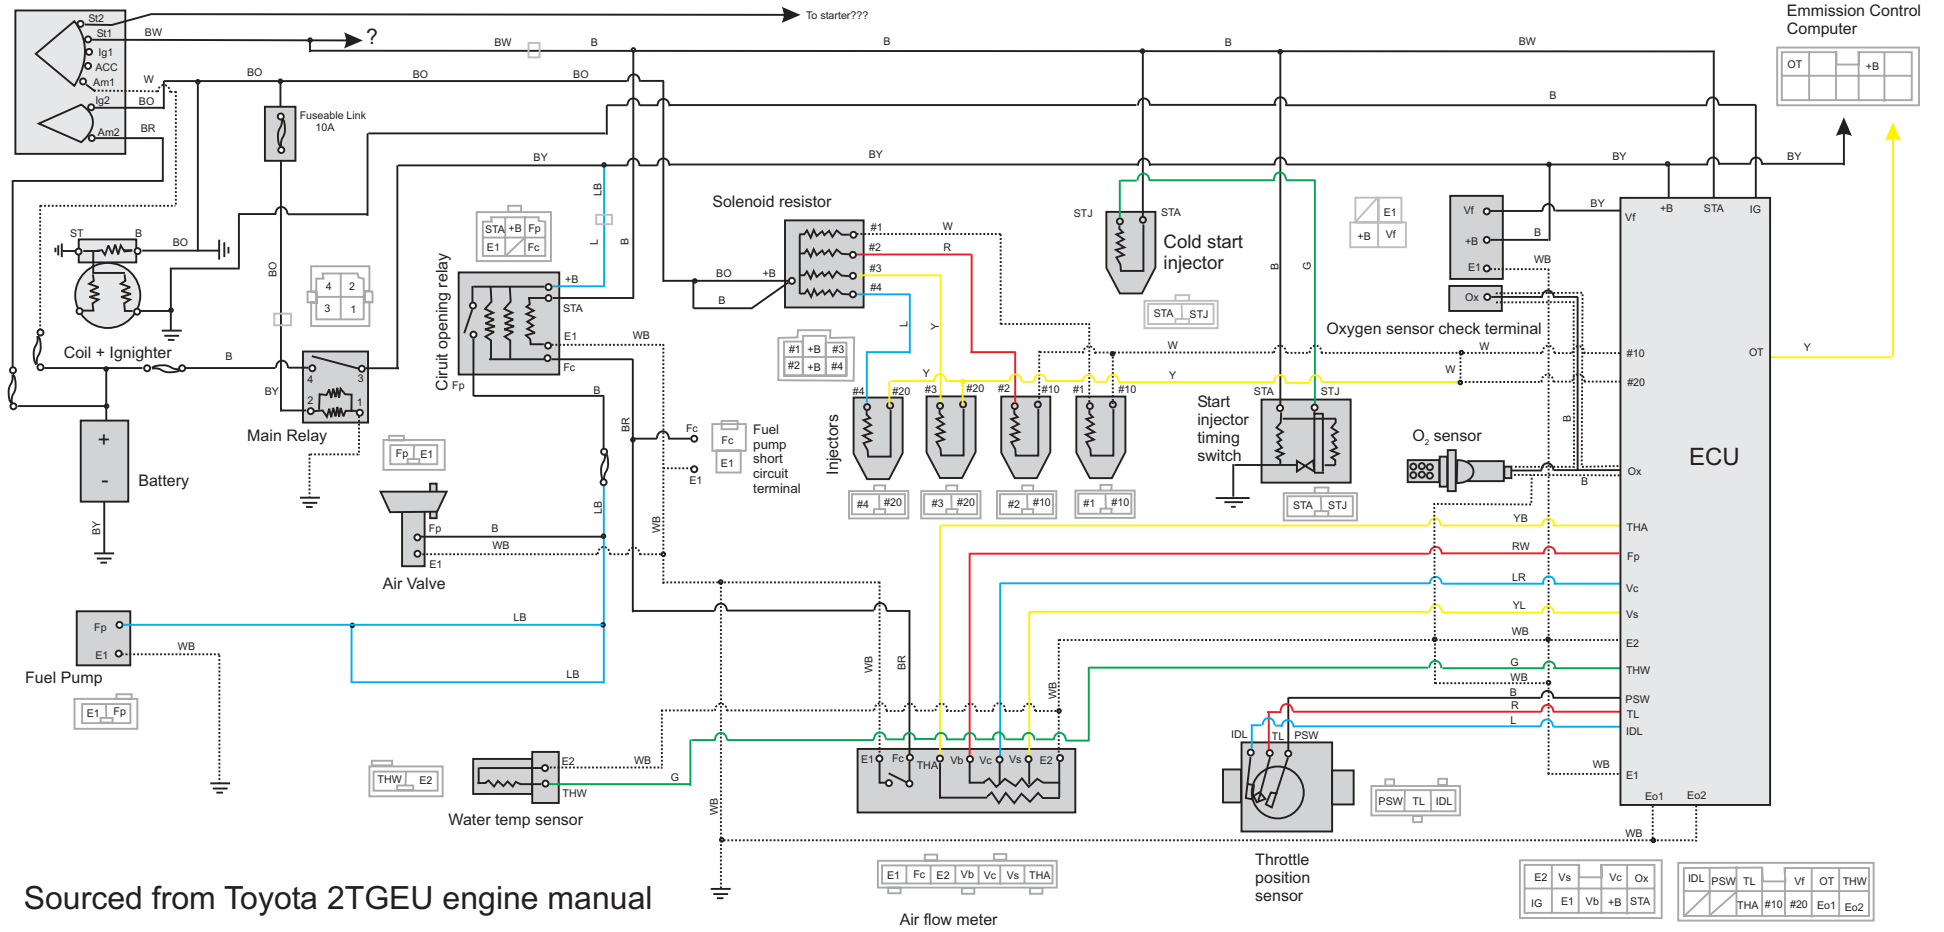

2TGEU Wiring Diagram

Sourced from Toyota 2TGEU engine manual